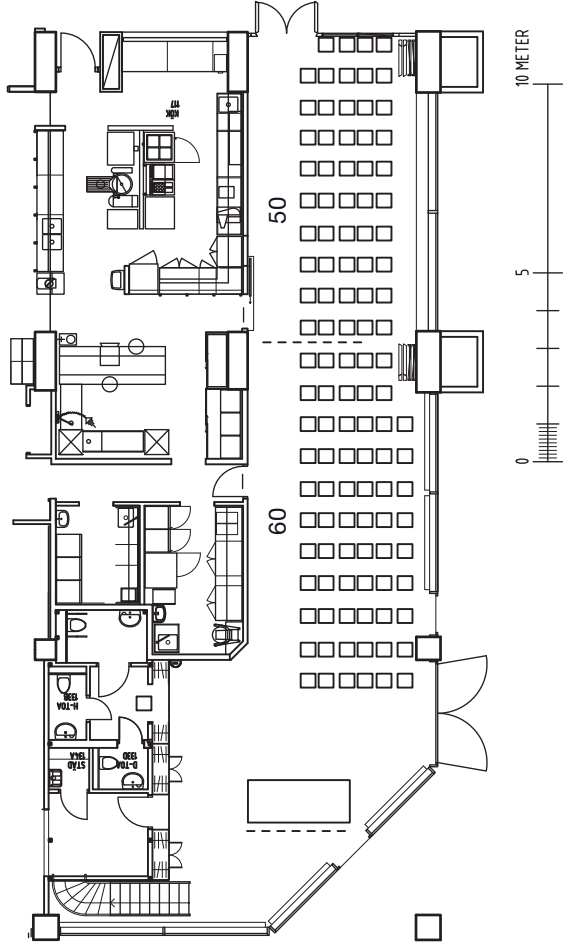

CINEMA 110 PEOPLE