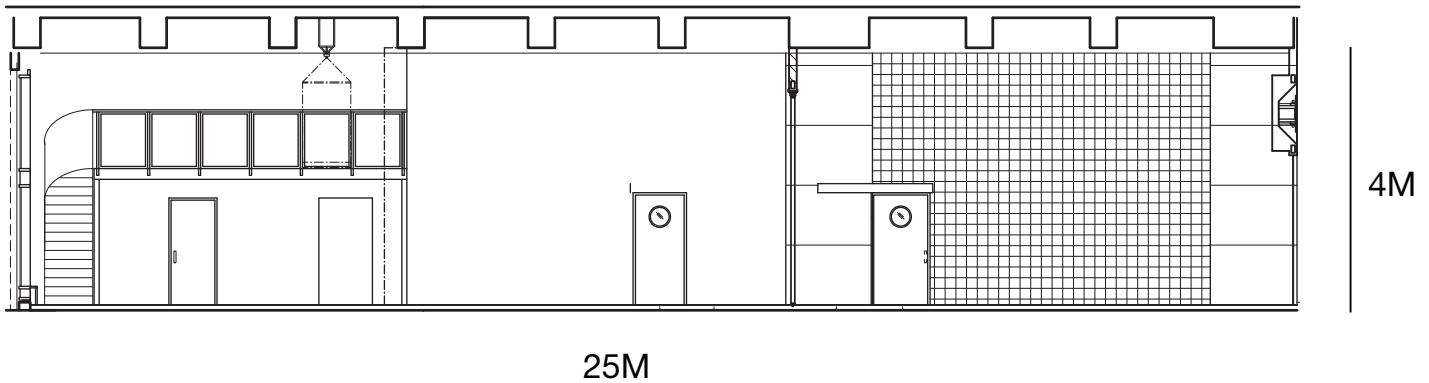

LIGHT FACTORY

115 SQM

FACTS

TECHNIQUE:

- LCD PROJECTORS
- SCREENS
- STAGE
- ADVANCED SOUND AND LIGHTING SYSTEM
- MEETING TECHNIQUE

MATERIAL:

- CONCRETE
- TILES
- STEEL
- GLASS
- WOOD
- SOUND PROOF FABRICS
- VISIBLE INSTALLATIONS IN THE CEILING