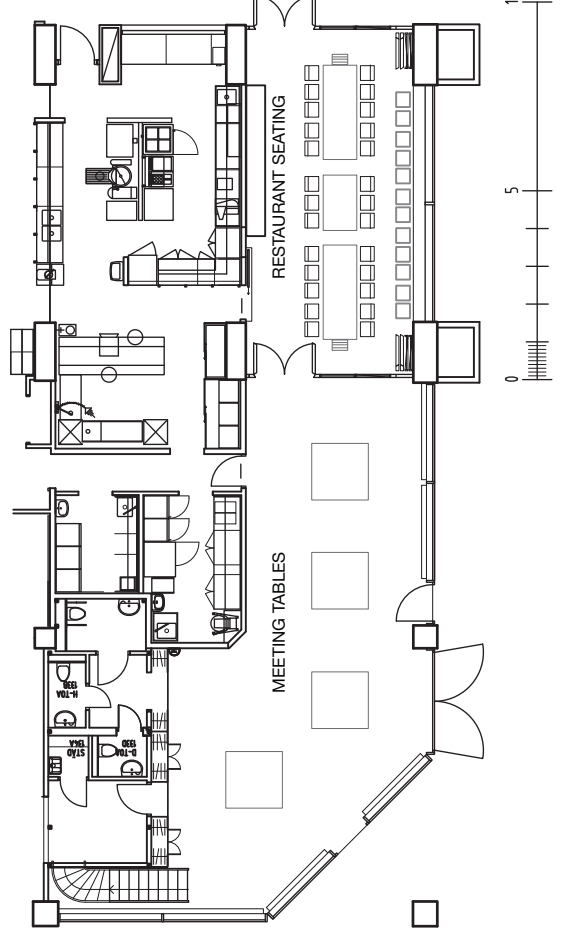

LIGHT FACTORY

115 SQM

FACTS

TECHNIQUE:

- LCD PROJECTORS
- SCREENS
- STAGE
- ADVANCED SOUND AND LIGHTING SYSTEM
- MEETING TECHNIQUE

MATERIAL:

- CONCRETE
- TILES
- STEEL
- GLASS
- WOOD
- SOUND PROOF FABRICS
- VISIBLE INSTALLATIONS IN THE CEILING

COLOURS:

- WALLS IN GREY CONCRETE
- KITCHEN WALL IN WHITE TILES
- DETAILS IN BLACK STEEL
- ROOF/CEILING BLACK
- BLINDFOLDES IN RAW METAL
- FLOOR LIGHT GREY CONCRETE
- WINDOWS BLACK METAL
- TABLES IN BLACK STEEL AND WHITE WOOD
- HANGING INDUSTRIAL ARMATURE IN B/W

CINEMA 110 PEOPLE

CATWALKS | PRESENTATIONS | PLATFORM AND STAGE/CATWALK | 100 SEATS

MEETINGS | WINE TASTING 40 + 30 PERS

LAUNCHES | EX. CAR LAUNCH | STANDING TABLE | 200 PEOPLE