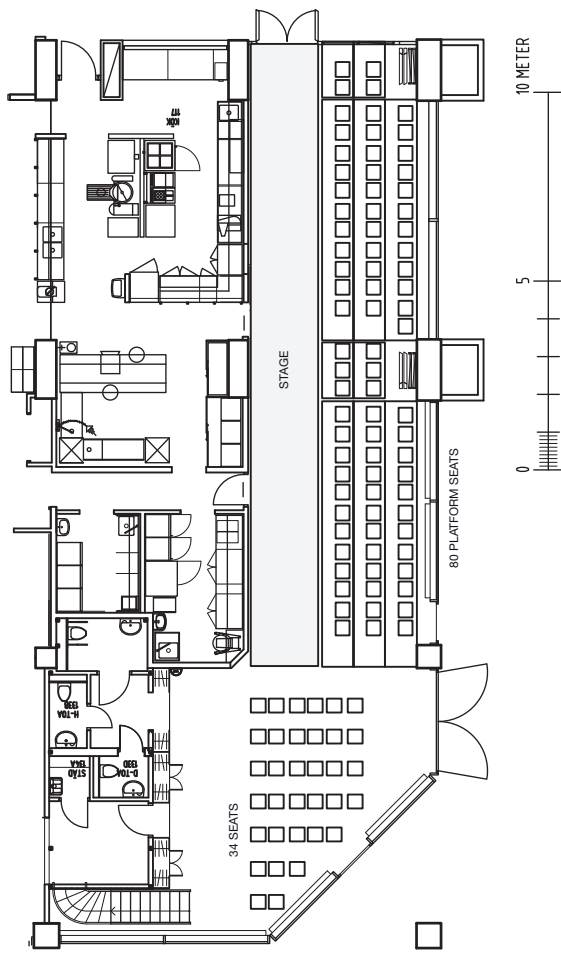

CATWALKS | PRESENTATIONS | PLATFORM AND STAGE/CATWALK | 100 SEATS