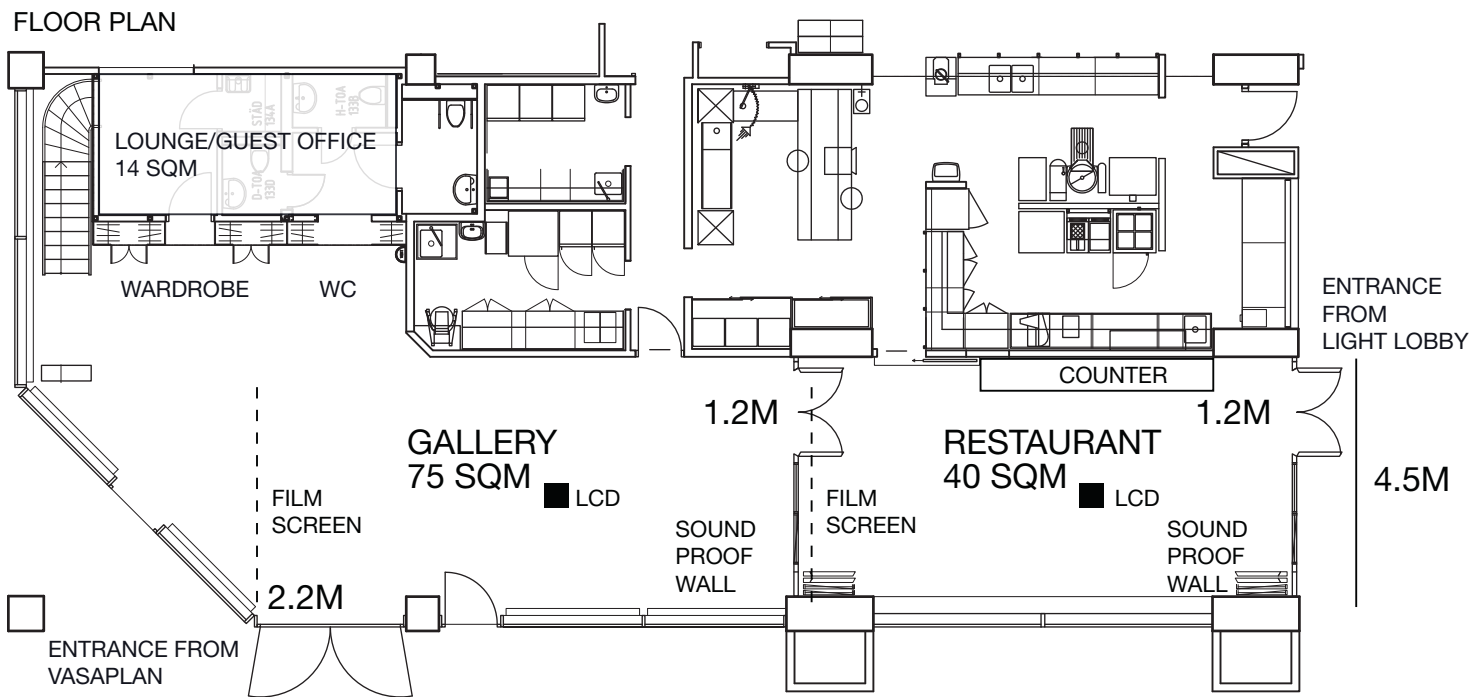

LIGHT FACTORY

115 SQM

FACTS

TECHNIQUE:

- LCD PROJECTORS
- SCREENS
- STAGE
- ADVANCED SOUND AND LIGHTING SYSTEM
- MEETING TECHNIQUE

MATERIAL:

- CONCRETE
- TILES
- STEEL
- GLASS
- WOOD
- SOUND PROOF FABRICS
- VISIBLE INSTALLATIONS IN THE CEILING

COLOURS:

- WALLS IN GREY CONCRETE
- KITCHEN WALL IN WHITE TILES
- DETAILS IN BLACK STEEL
- ROOF/CEILING BLACK
- BLINDFOLDES IN RAW METAL
- FLOOR LIGHT GREY CONCRETE
- WINDOWS BLACK METAL
- TABLES IN BLACK STEEL AND WHITE WOOD
- HANGING INDUSTRIAL ARMATURE IN B/W